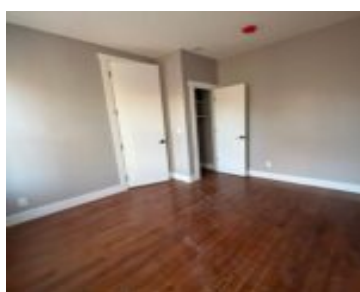

940 WEST SIDE AVE, JERSEY CITY, NJ 07306, USA

<https://jrzeerentals.com>

940 West Side Ave,
Jersey City, NJ
07306, USA

\$2,250

Charming starter or investment home perfectly located within just a few short blocks to PATH trains for 24hr NYC transport. A unique neighborhood where you can be at the JSQ PATH train and ride into NYC in minutes, or tour through the hip and art filled streets that Downtown Jersey City has to offer. This ...