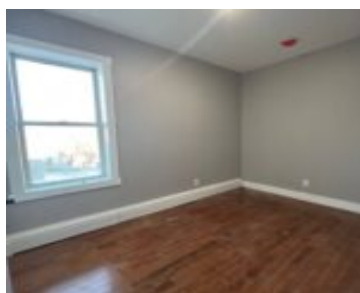

940 WEST SIDE AVE, JERSEY CITY, NJ 07306, USA

<https://jrzeerentals.com>

940 West Side Ave,
Jersey City, NJ
07306, USA

\$2,250

Charming starter or investment home perfectly located within just a few short blocks to PATH trains for 24hr NYC transport. A unique neighborhood where you can be at the JSQ PATH train and ride into NYC in minutes, or tour through the hip and art filled streets that Downtown Jersey City has to offer. This ...