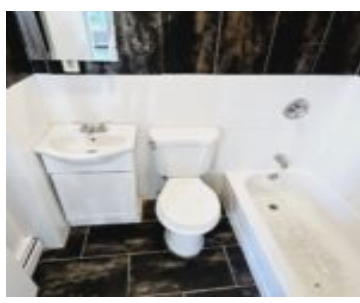

165 WINFIELD AVE, JERSEY CITY, NJ 07305, USA

<https://jrzeerentals.com>

165 Winfield Ave,
Jersey City, NJ
07305, USA

\$2,200

A 2 bedroom apartment with 1 bathroom located in Jersey City, NJ is available to move in. The apartment features nice modern bathroom, nice tiles and hardwood floors throughout. Has a beautiful kitchen with sturdy cabinets. ****No Broker Fee**** Additional Features: * High ceilings * Spacious and well ventilated bedrooms * Nice modern bathroom * ...

- 2 beds
- 1 bath

Basics

Date added: Added 2 years ago

Bathrooms: 1 bath

Bedrooms: 2 beds

Area: Greenville