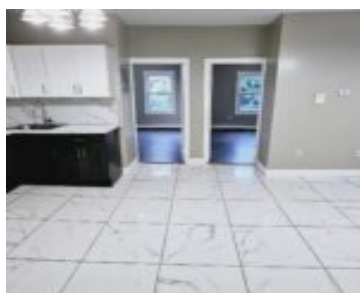

165 WINFIELD AVE, JERSEY CITY, NJ 07305, USA

<https://jrzeerentals.com>

165 Winfield Ave,
Jersey City, NJ
07305, USA

\$2,200

A 2 bedroom apartment with 1 bathroom located in Jersey City, NJ is available to move in. The apartment features nice modern bathroom, nice tiles and hardwood floors throughout. Has a beautiful kitchen with sturdy cabinets. ****No Broker Fee**** Additional Features: * High ceilings * Spacious and well ventilated bedrooms * Nice modern bathroom * ...