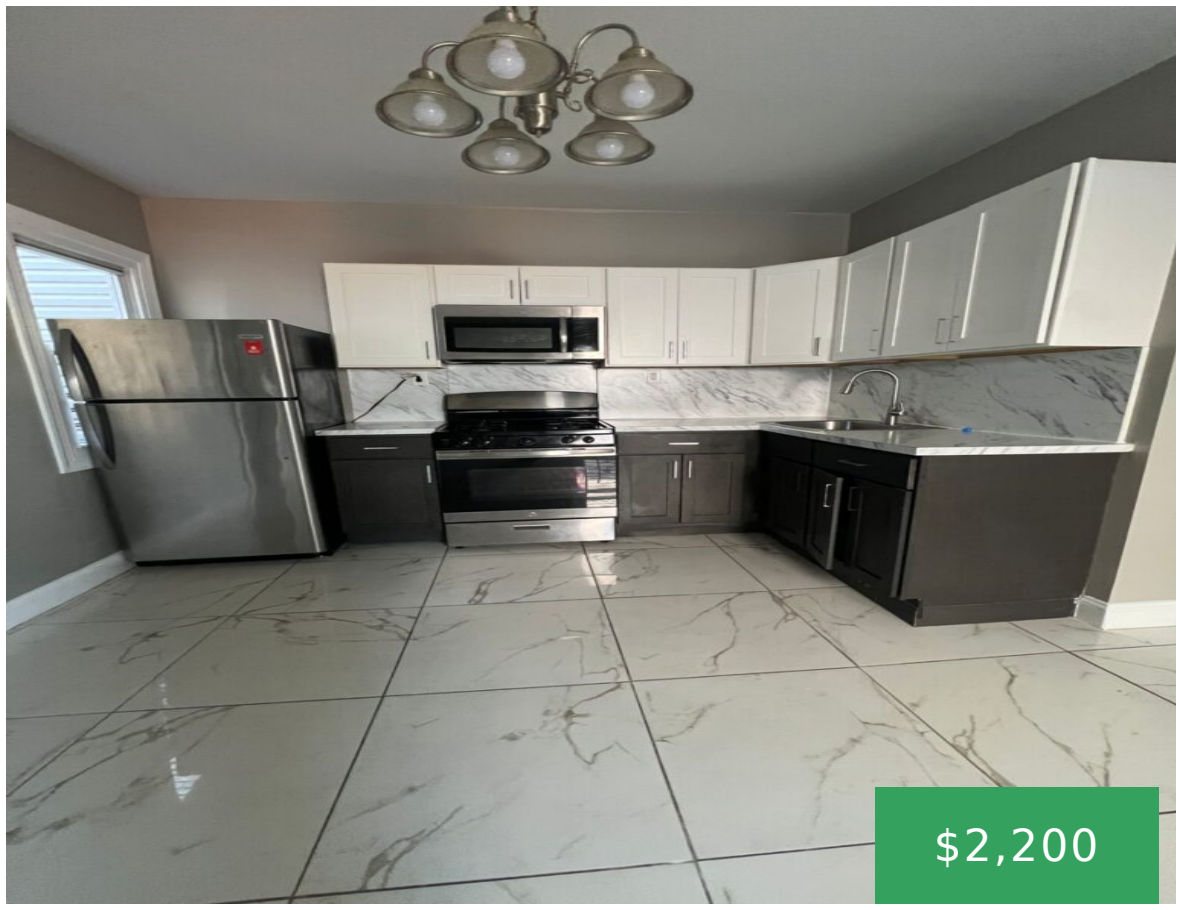

165 WINFIELD AVE, JERSEY CITY, NJ 07305, USA

<https://jrzeerentals.com>

165 Winfield Ave,
Jersey City, NJ
07305, USA

\$2,200

A 2 bedroom apartment with 1 bathroom located in Jersey City, NJ is available to move in. The apartment features nice modern bathroom, nice tiles and hardwood floors throughout. Has a beautiful kitchen with sturdy cabinets. ****No Broker Fee**** Additional Features: * High ceilings * Spacious and well ventilated bedrooms * Nice modern bathroom * ...